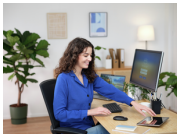

Lifestyle Images

24707_pictures_lifestyle_visual_4.jpg

ImageWidth: 4.000 px

ImageHeight: 3.000 px

ImageResolution: 300 dpi